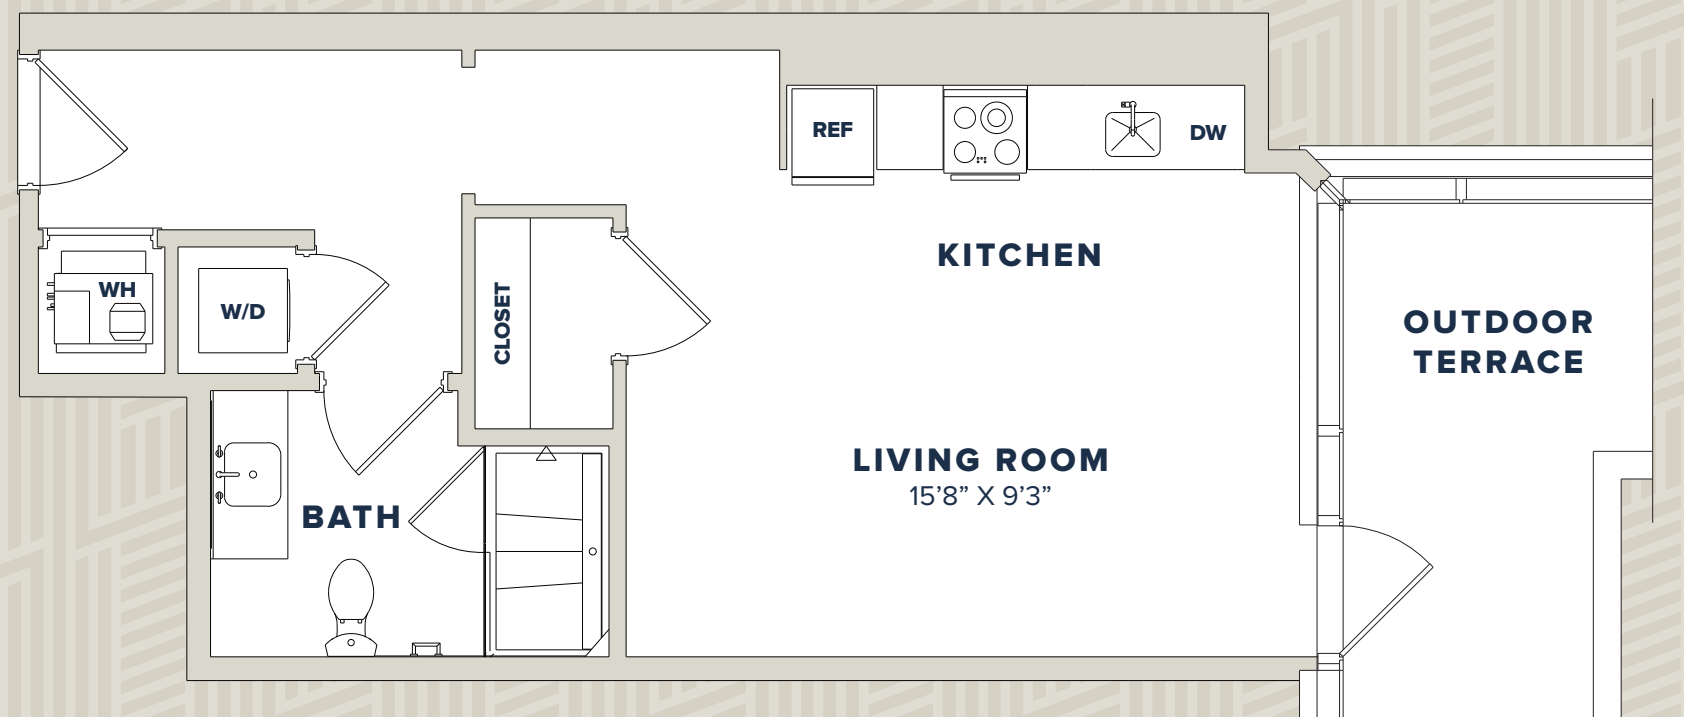

Luminary

AT ONE LIGHT

0C

Studio / 1 Bath
418 square feet

RESIDENCE

RENT

DATE AVAILABLE

GRANT STREET

BALTIMORE STREET

REDWOOD STREET

LIGHT STREET

100 East Redwood St. Baltimore, MD 21202
443-701-4183 · LuminaryLiving.com

RESIDENCE 0C

Elevations and floor plans are artist's renderings and are shown for illustration purposes only. All square feet are approximate only.