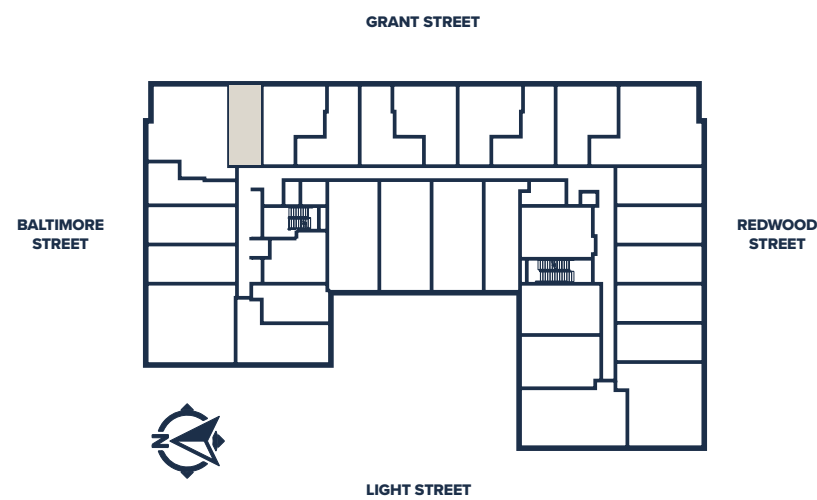

Luminary

AT ONE LIGHT

0A

Studio / 1 Bath
405 square feet

RESIDENCE

RENT

DATE AVAILABLE

100 East Redwood St. Baltimore, MD 21202
443-701-4183 · LuminaryLiving.com

RESIDENCE 0A

Elevations and floor plans are artist's renderings and are shown for illustration purposes only. All square feet are approximate only.

owned and developed by
MadisonMarquette

managed by
BOZZUTO