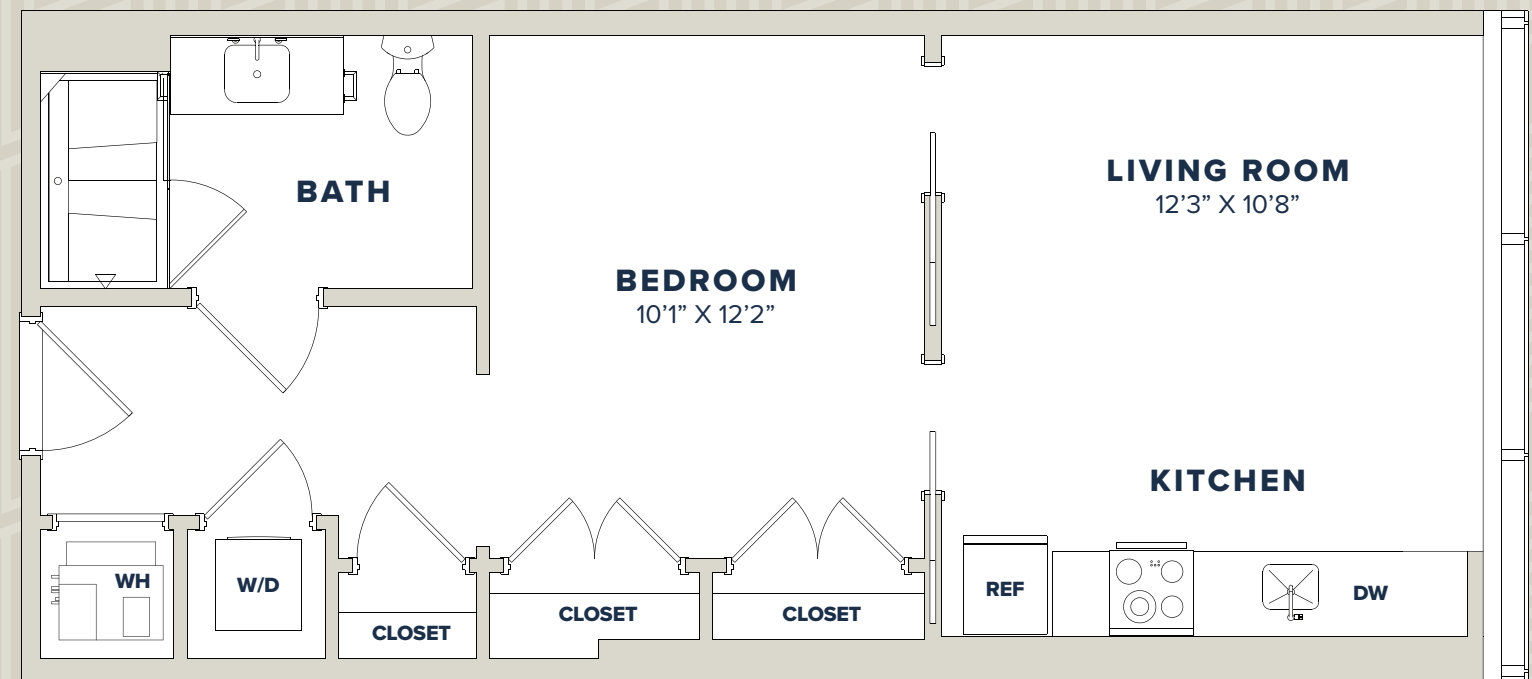

Luminary

AT ONE LIGHT

1A.2

1 Bedroom / 1 Bath
523 square feet

RESIDENCE

RENT

DATE AVAILABLE

GRANT STREET

BALTIMORE STREET

REDWOOD STREET

LIGHT STREET

100 East Redwood St. Baltimore, MD 21202
443-701-4183 · LuminaryLiving.com

RESIDENCE 1A.2

Elevations and floor plans are artist's renderings and are shown for illustration purposes only. All square feet are approximate only.