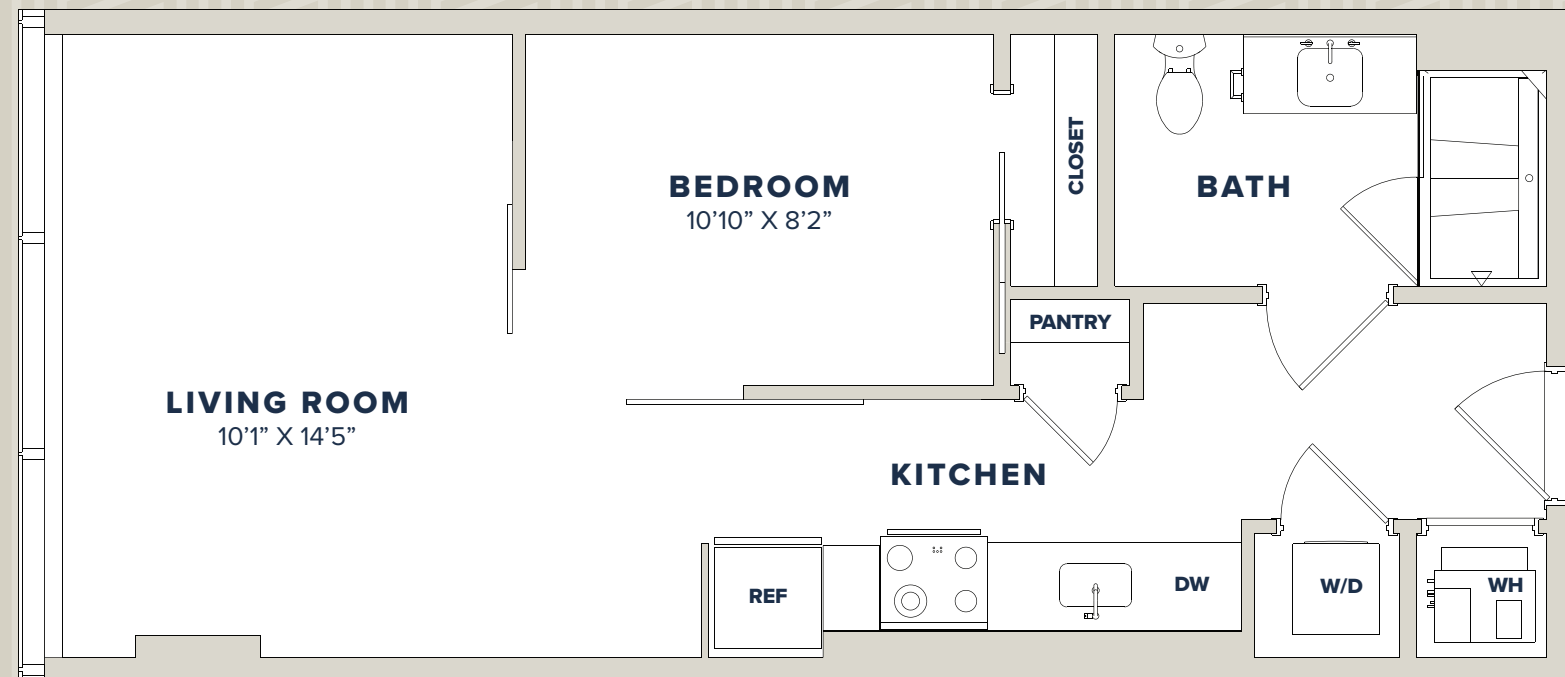

Luminary

AT ONE LIGHT

1B

1 Bedroom / 1 Bath
530 square feet

RESIDENCE

RENT

DATE AVAILABLE

GRANT STREET

BALTIMORE STREET

REDWOOD STREET

LIGHT STREET

100 East Redwood St. Baltimore, MD 21202
443-701-4183 · LuminaryLiving.com

RESIDENCE 1B

Elevations and floor plans are artist's renderings and are shown for illustration purposes only. All square feet are approximate only.