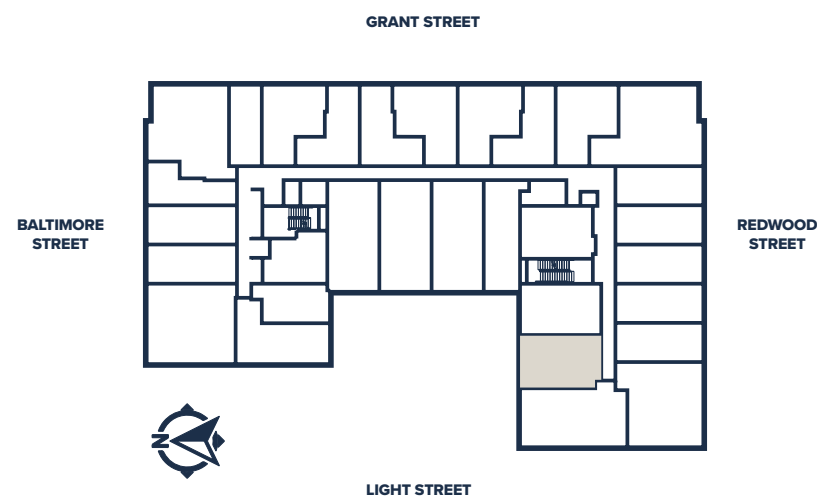

# Luminary

AT ONE LIGHT

1F

1 Bedroom / 1 Bath  
665 square feet

RESIDENCE

RENT

DATE AVAILABLE

100 East Redwood St. Baltimore, MD 21202  
443-701-4183 · [LuminaryLiving.com](http://LuminaryLiving.com)

RESIDENCE 1F

Elevations and floor plans are artist's renderings and are shown for illustration purposes only. All square feet are approximate only.

owned and developed by  
**MadisonMarquette**

managed by  
**BOZZUTO**