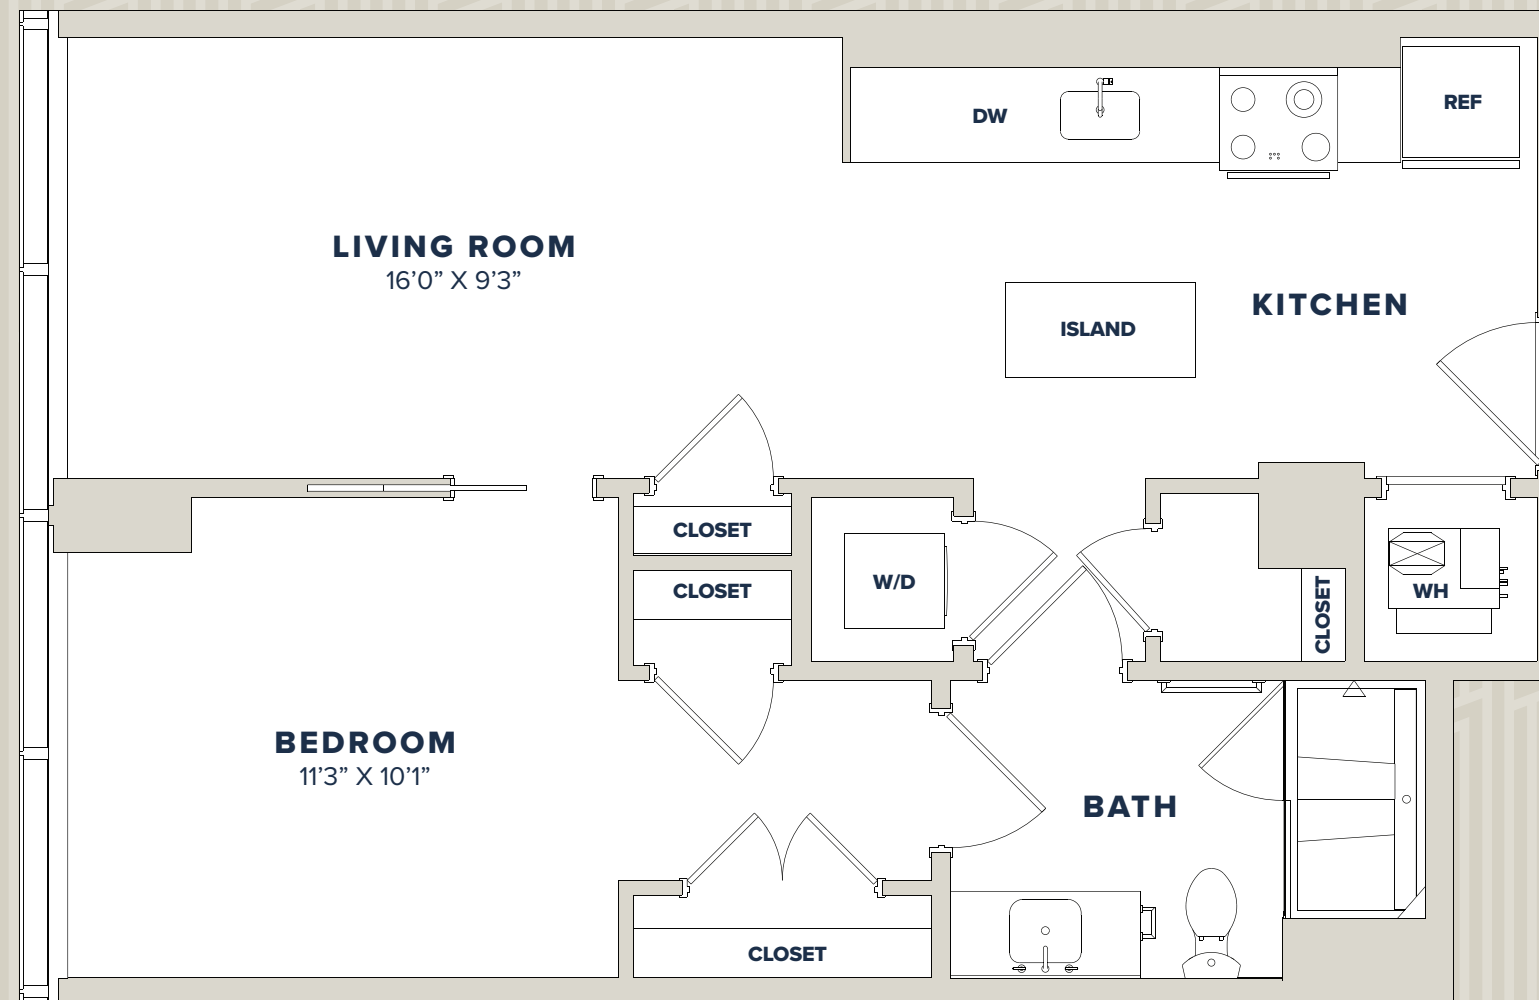

# Luminary

AT ONE LIGHT

1F

1 Bedroom / 1 Bath  
665 square feet

RESIDENCE

RENT

DATE AVAILABLE

100 East Redwood St. Baltimore, MD 21202  
443-701-4183 · [LuminaryLiving.com](http://LuminaryLiving.com)

RESIDENCE 1F

Elevations and floor plans are artist's renderings and are shown for illustration purposes only. All square feet are approximate only.

owned and developed by  
**MadisonMarquette**

managed by  
**BOZZUTO**