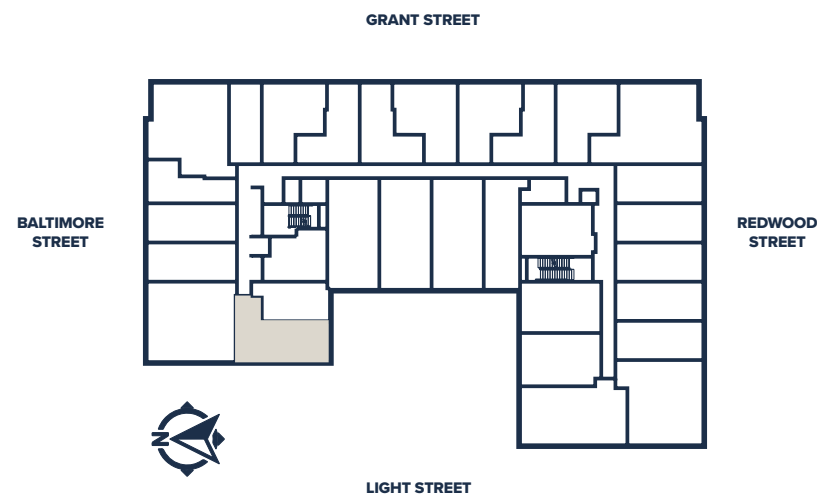

Luminary

AT ONE LIGHT

1H

1 Bedroom / 1 Bath
716 square feet

RESIDENCE

RENT

DATE AVAILABLE

100 East Redwood St. Baltimore, MD 21202
443-701-4183 · LuminaryLiving.com

RESIDENCE 1H

Elevations and floor plans are artist's renderings and are shown for illustration purposes only. All square feet are approximate only.

owned and developed by
MadisonMarquette

managed by
BOZZUTO