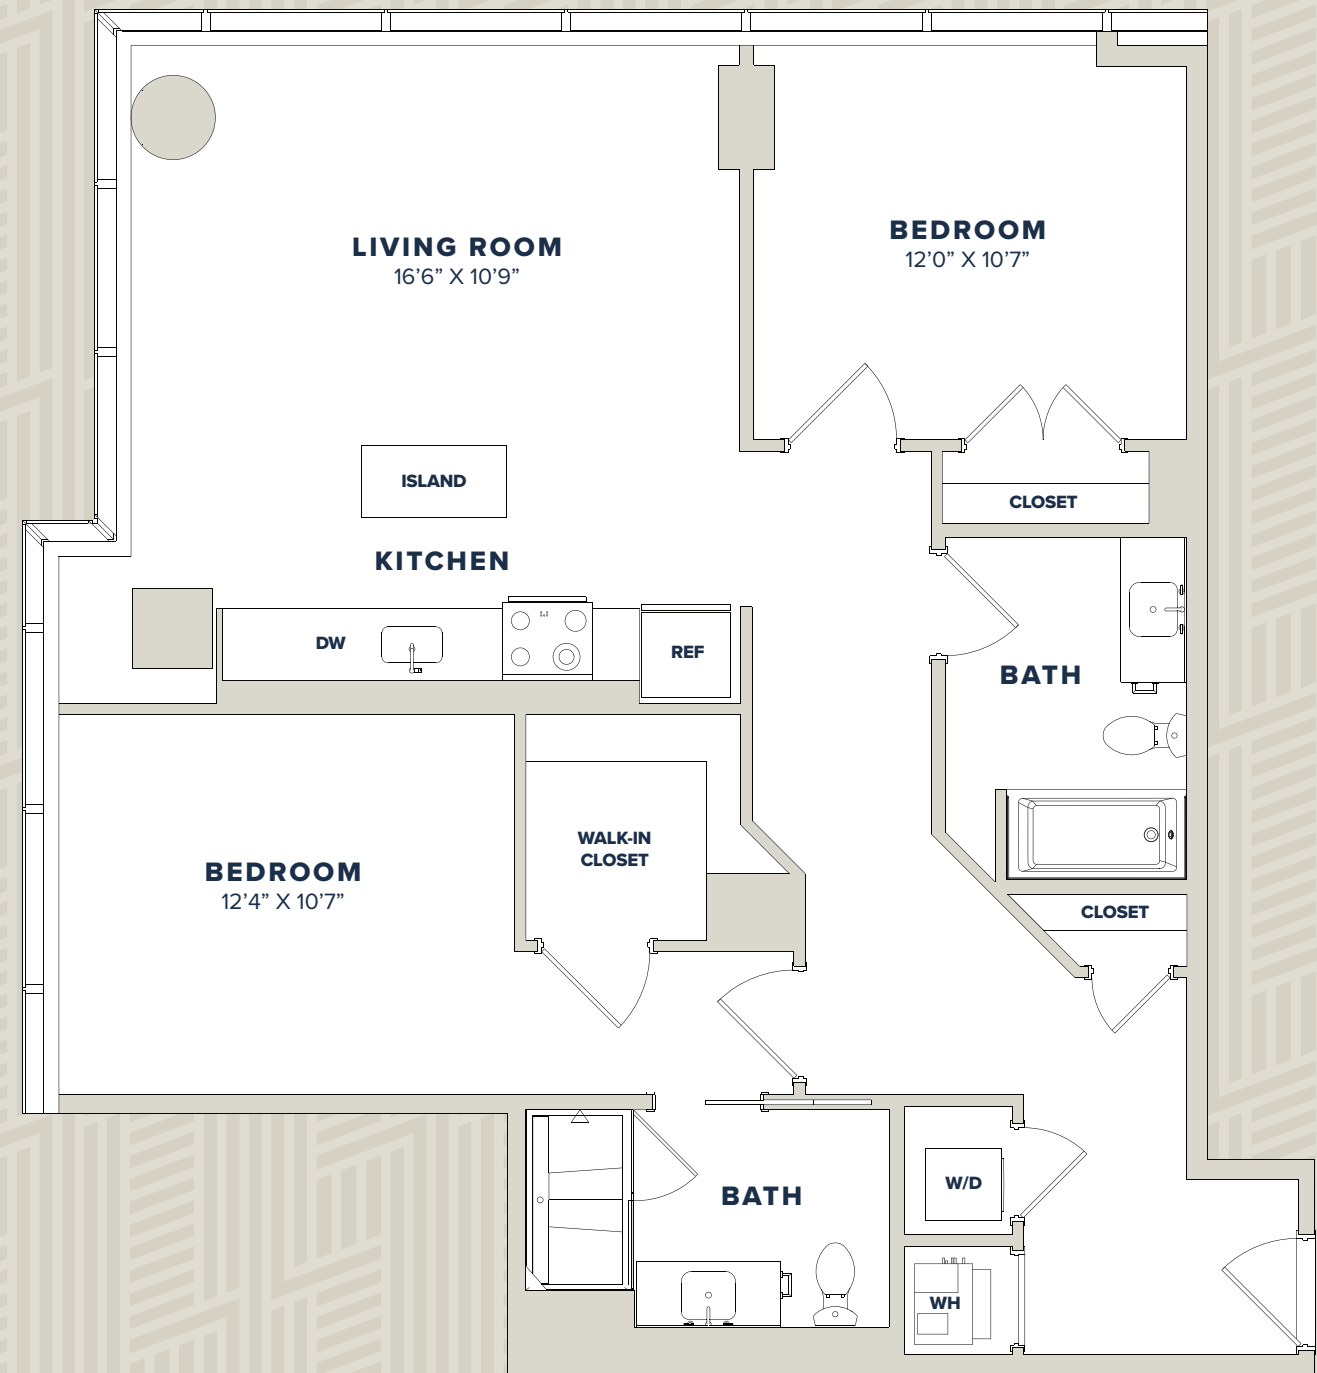

Luminary

AT ONE LIGHT

2B

2 Bedroom / 2 Bath
1,100 square feet

RESIDENCE

RENT

DATE AVAILABLE

100 East Redwood St. Baltimore, MD 21202
443-701-4183 · LuminaryLiving.com

RESIDENCE 2B

Elevations and floor plans are artist's renderings and are shown for illustration purposes only. All square feet are approximate only.

owned and developed by Madison Marquette

managed by BOZZUTO