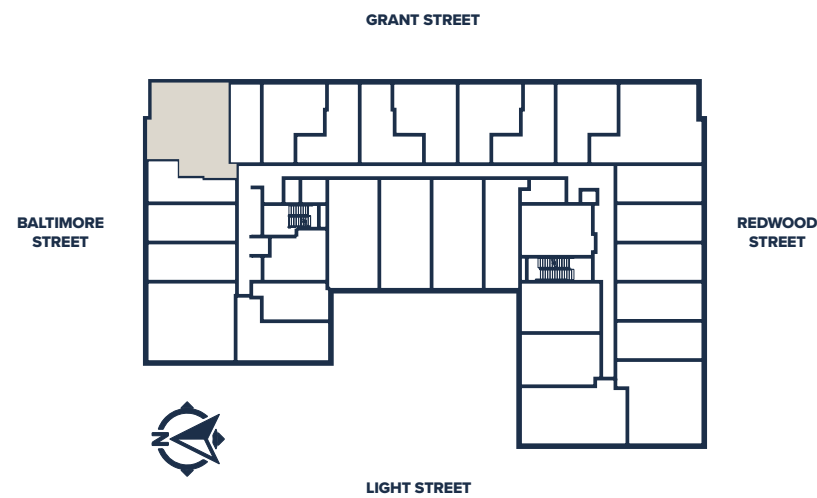

Luminary

AT ONE LIGHT

2B

2 Bedroom / 2 Bath
1,100 square feet

RESIDENCE

RENT

DATE AVAILABLE

100 East Redwood St. Baltimore, MD 21202
443-701-4183 · LuminaryLiving.com

RESIDENCE 2B

Elevations and floor plans are artist's renderings and are shown for illustration purposes only. All square feet are approximate only.

owned and developed by Madison Marquette

managed by BOZZUTO