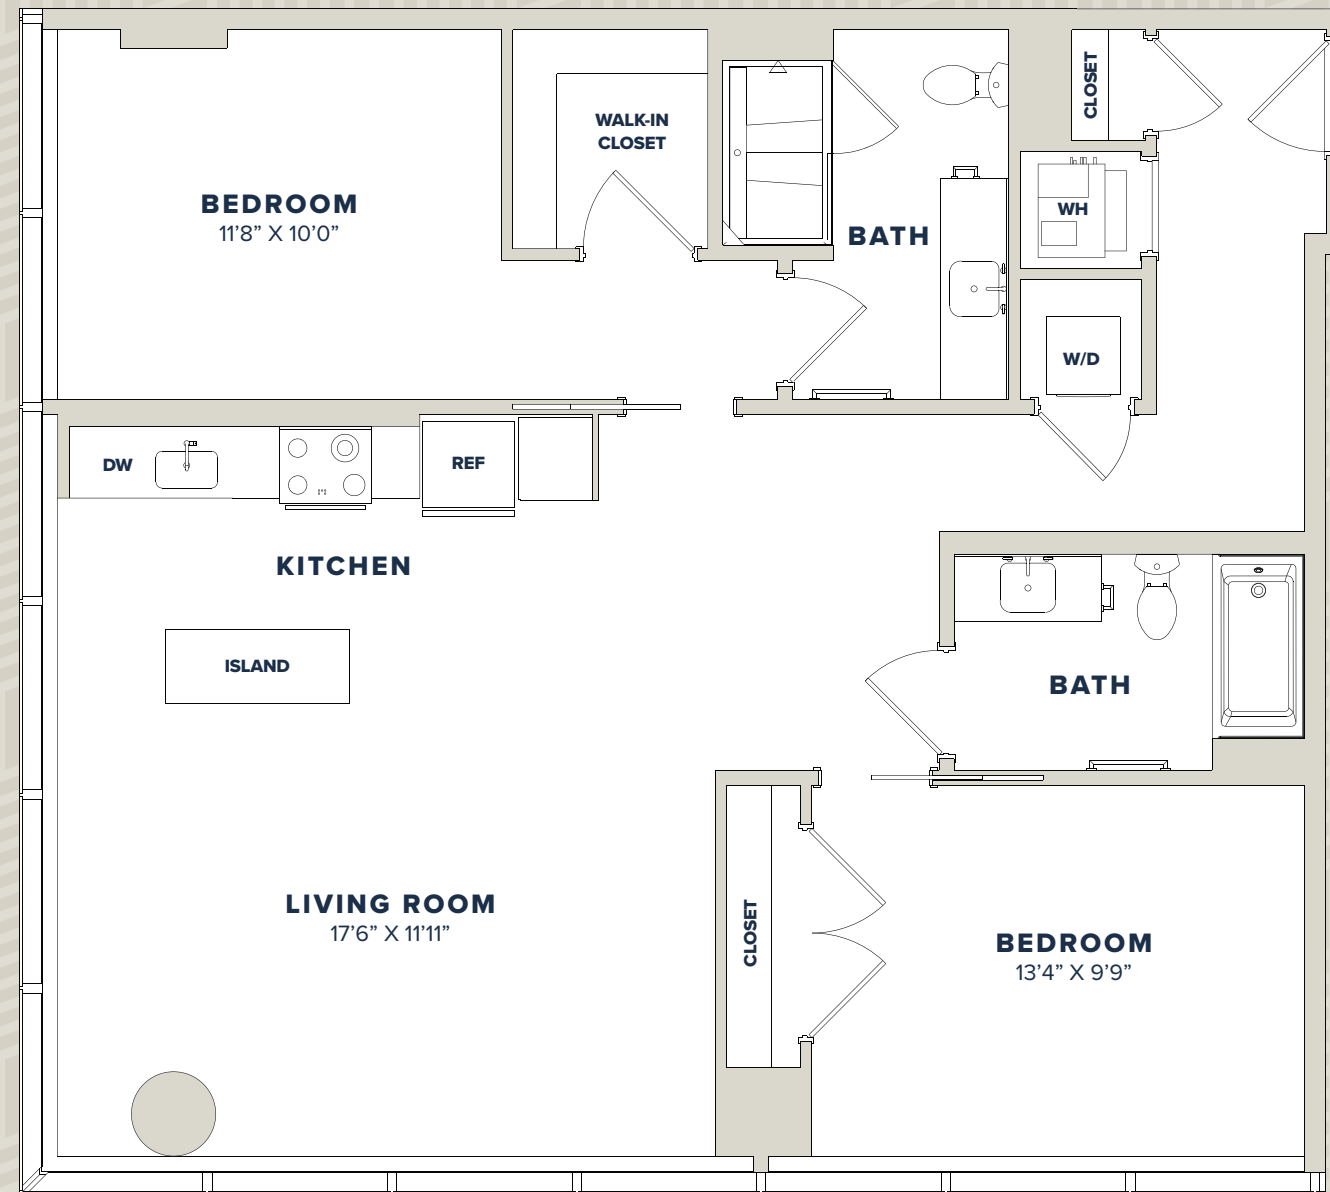

Luminary

AT ONE LIGHT

2C

2 Bedroom / 2 Bath
1,120 square feet

RESIDENCE

RENT

DATE AVAILABLE

GRANT STREET

BALTIMORE STREET

REDWOOD STREET

LIGHT STREET

100 East Redwood St. Baltimore, MD 21202
443-701-4183 · LuminaryLiving.com

RESIDENCE 2C

Elevations and floor plans are artist's renderings and are shown for illustration purposes only. All square feet are approximate only.