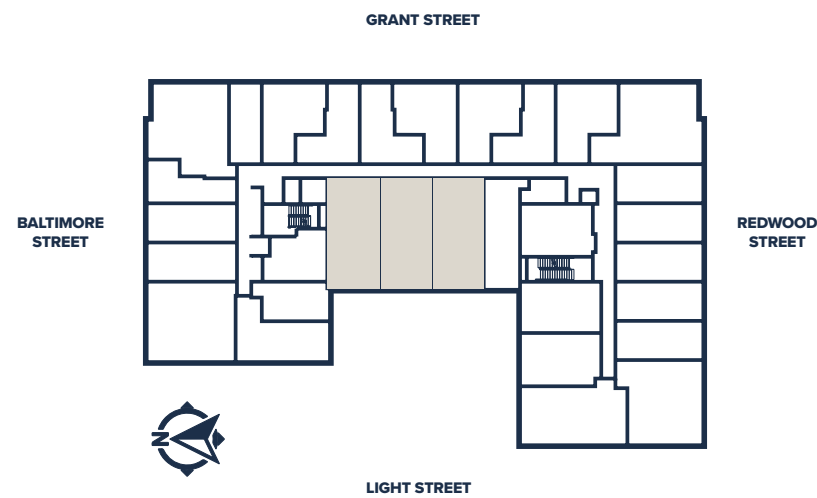

Luminary

AT ONE LIGHT

2A

2 Bedroom / 2 Bath
874 square feet

RESIDENCE

RENT

DATE AVAILABLE

100 East Redwood St. Baltimore, MD 21202
443-701-4183 · LuminaryLiving.com

RESIDENCE 2A

Elevations and floor plans are artist's renderings and are shown for illustration purposes only. All square feet are approximate only.

owned and developed by
MadisonMarquette

managed by
BOZZUTO