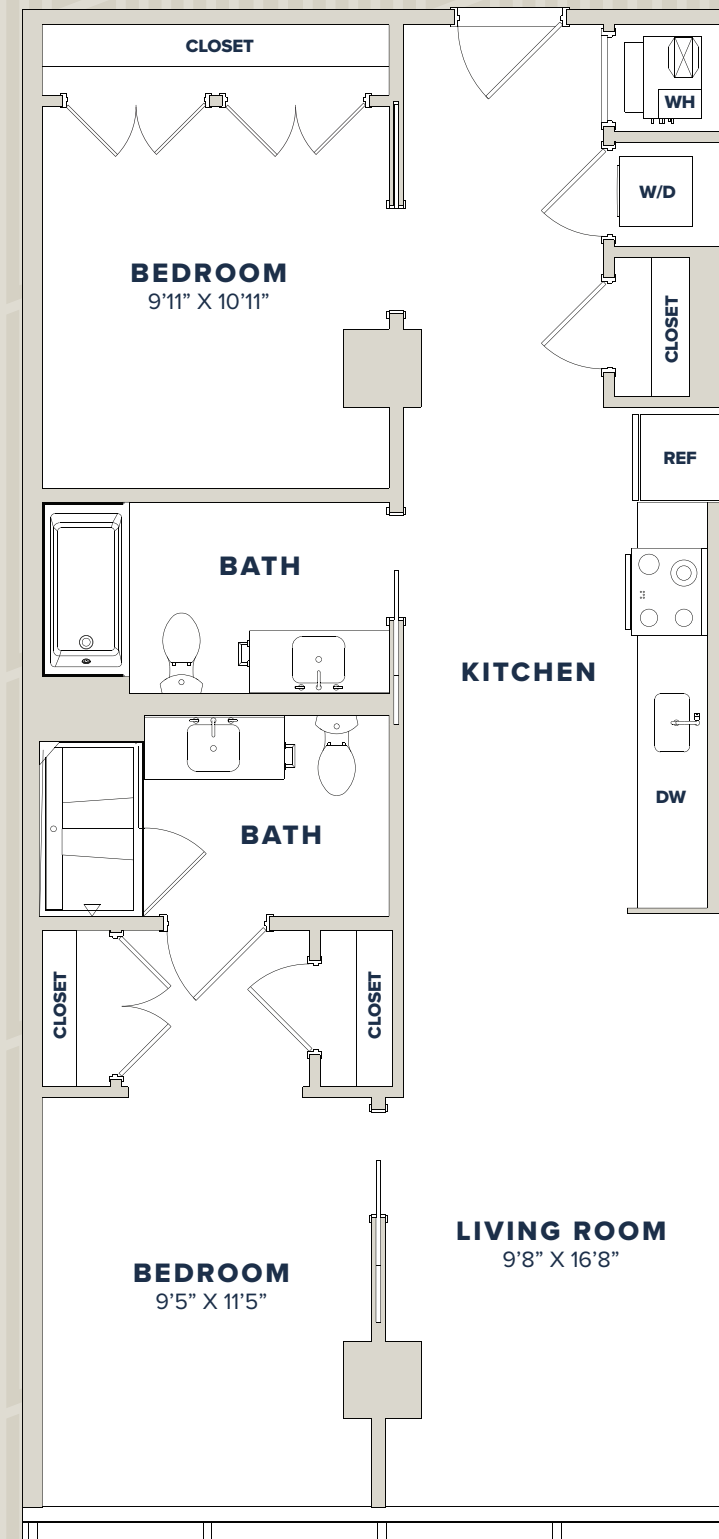

Luminary

AT ONE LIGHT

2A

2 Bedroom / 2 Bath
874 square feet

RESIDENCE

RENT

DATE AVAILABLE

100 East Redwood St. Baltimore, MD 21202
443-701-4183 · LuminaryLiving.com

RESIDENCE 2A

Elevations and floor plans are artist's renderings and are shown for illustration purposes only. All square feet are approximate only.

owned and developed by
MadisonMarquette

managed by
BOZZUTO